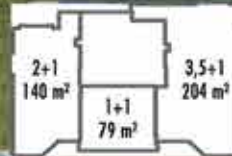

Yakamoz

Sahra

Sancak

Atlas

Vadi