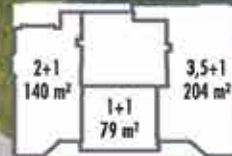

Yakamoz

Sahra

Sancak

Atlas

Vadi